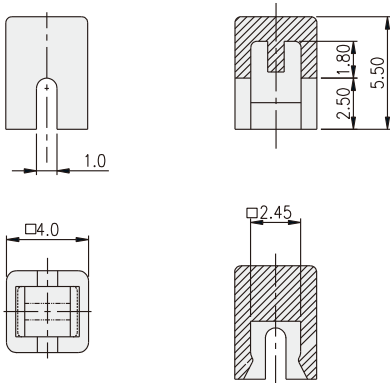

TACT SWITCH
KTSC-(6)(2) SERIES

Cap for 6x6 / 12x12
Tact Switch

HOW TO ORDER

KTSC - [ ] [ ] [ ]

Prod. Size: <Tactile Switch>
2=12X12mm (Can be applied on DTS□-24)
6=6x6mm (Can be applied on DTS□-644)

Cap Type:
1=Square
2=Round

Cap color:
Y=Yellow
B=Blue
R=Red
I=Ivory
K=Black
G=Green
S=Salmon
Ge=Gray

PACKAGE

<Bag>
KTSC-2: 500 pcs
KTSC-6: 1500 pcs

TACT SWITCH

KTSC-21

KTSC-22

KTSC-61

KTSC-62