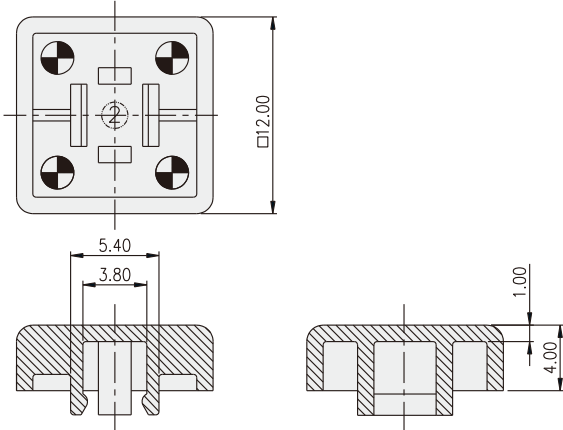

TACT SWITCH  
**KTSC-(6)(2) SERIES**

Cap for 6x6 / 12x12  
 Tact Switch

**HOW TO ORDER**

KTSC - [ ] [ ] [ ]

Prod. Size: <Tactile Switch>  
 2=12X12mm (Can be applied on DTS□-24)  
 6=6x6mm (Can be applied on DTS□-644)

Cap Type:  
 1=Square  
 2=Round

Cap color:  
 Y=Yellow  
 B=Blue  
 R=Red  
 I=Ivory  
 K=Black  
 G=Green  
 S=Salmon  
 Ge=Gray

**PACKAGE**

<Bag>  
 KTSC-2: 500 pcs  
 KTSC-6: 1500 pcs

TACT SWITCH

**KTSC-21**