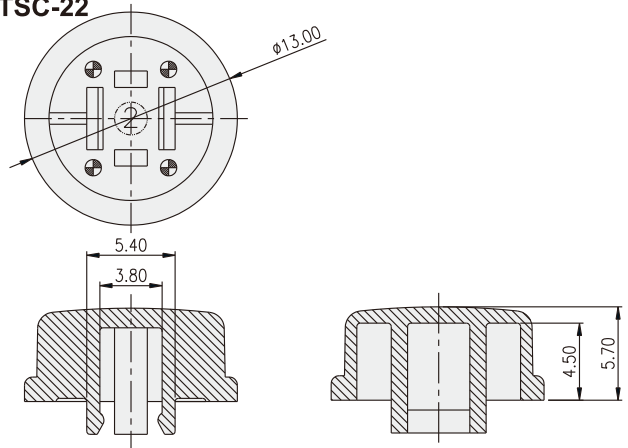

TACT SWITCH
KTSC-(6)(2) SERIES

Cap for 6x6 / 12x12
Tact Switch

HOW TO ORDER

KTSC - [ ] [ ] [ ]

Prod. Size: <Tactile Switch>
2=12X12mm (Can be applied on DTS□-24)
6=6x6mm (Can be applied on DTS□-644)

Cap Type:
1=Square
2=Round

Cap color:
Y=Yellow
B=Blue
R=Red
I=Ivory
K=Black
G=Green
S=Salmon
Ge=Gray

PACKAGE

<Bag>
KTSC-2: 500 pcs
KTSC-6: 1500 pcs

TACT SWITCH

KTSC-21

KTSC-22

KTSC-61

KTSC-62