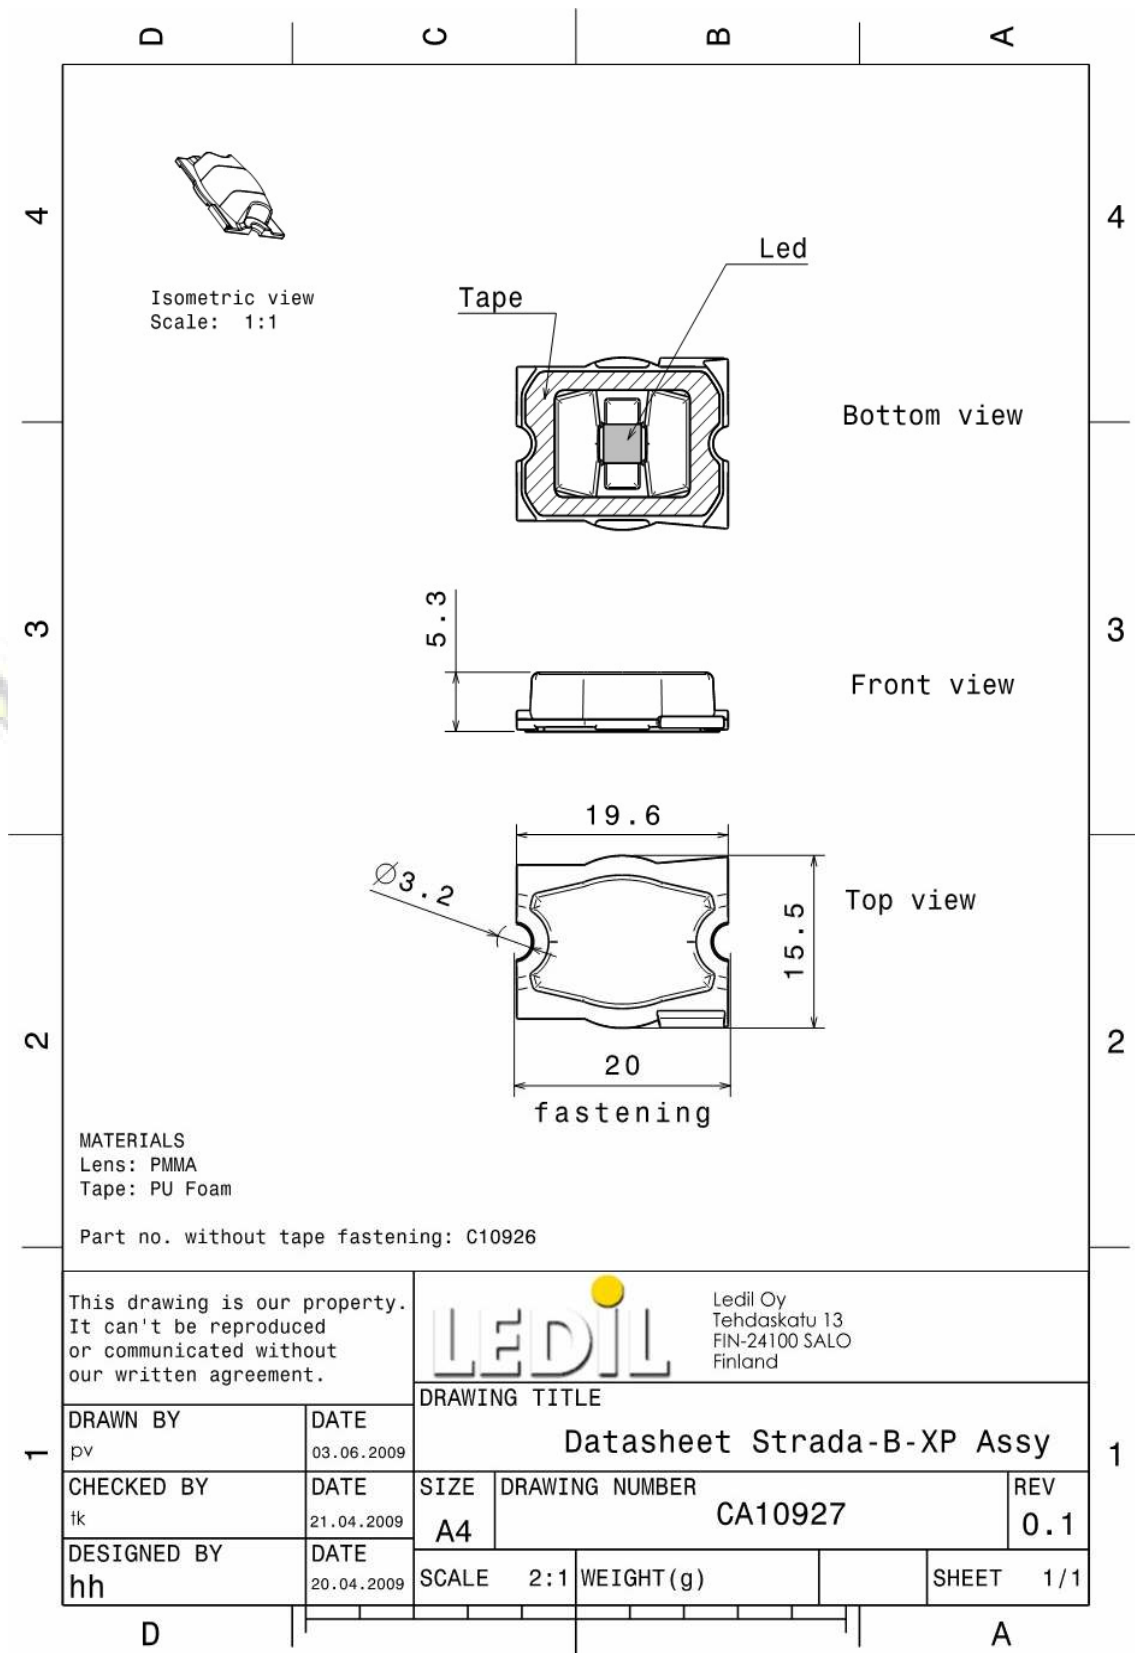

DRAWINGS

© Ledil Oy – PRELIMINARY - Subject to change without prior notice